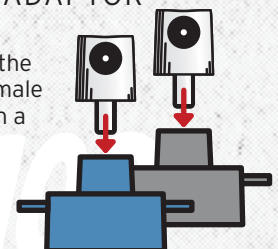

Position over valve. Use in conjunction with a skinny cap to achieve super thin lines.

UPROCK CAP ADAPTOR

\$2.95

For use with all of the above nozzles on male cans. Supplied with a New York Fat.

AEROSOL NOZZLE GUIDE