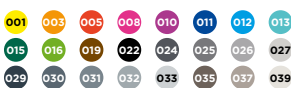

MARKER SYSTEMS > AQUA-BASED CREATIVE TOOLS
AQUA COLOR BRUSH

SETS

ZUBEHÖR / ACCESSORIES

REFILLS

EMPTY MARKER

EXCHANGE TIPS